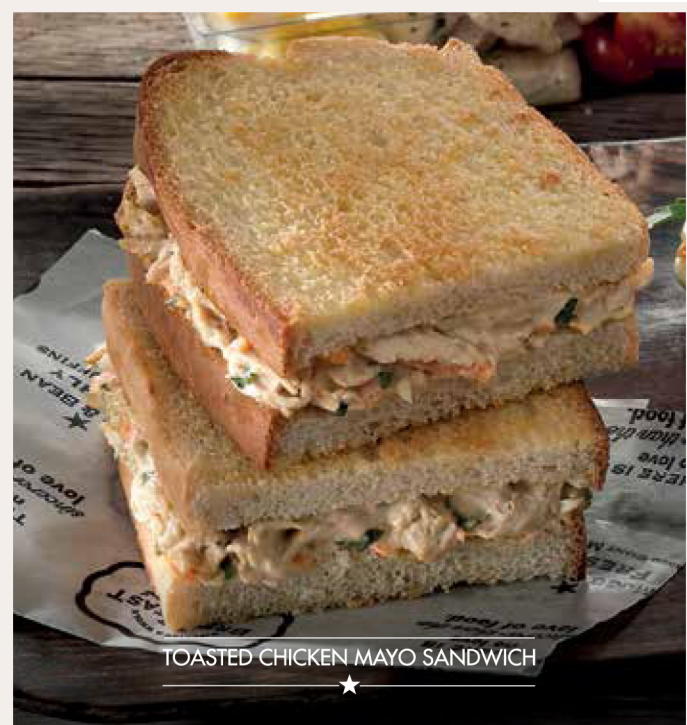

# ★★★ Toasted ★★★ SANDWICHES

- CHEDDAR
- CHEDDAR & TOMATO
- HAM & CHEDDAR
- HAM, CHEDDAR & TOMATO
- BACK BACON & CHEDDAR
- BACK BACON, CHEDDAR & TOMATO
- CHICKEN MAYO

ASSORTED  
FRESHLY MADE  
★

# ★ ICE FREEZE DUOS ★

- Berry Apple, Mango Berry
- Pineapple Mango, Apple Pineapple
- Matcha Green Tea, Mint & Apple **NEW**

# POWER SMOOTHIES

with FUTURELIFE® HIGH PROTEIN Smart Food™

- Peanut Butter & Banana Blitz **NEW**
- Frozen Mixed Berries & Chai **NEW**

# ★★★★ FRAPPÉS ★★★★★

- Mochachino
- Chocolate

TOASTED CHICKEN MAYO SANDWICH  
★